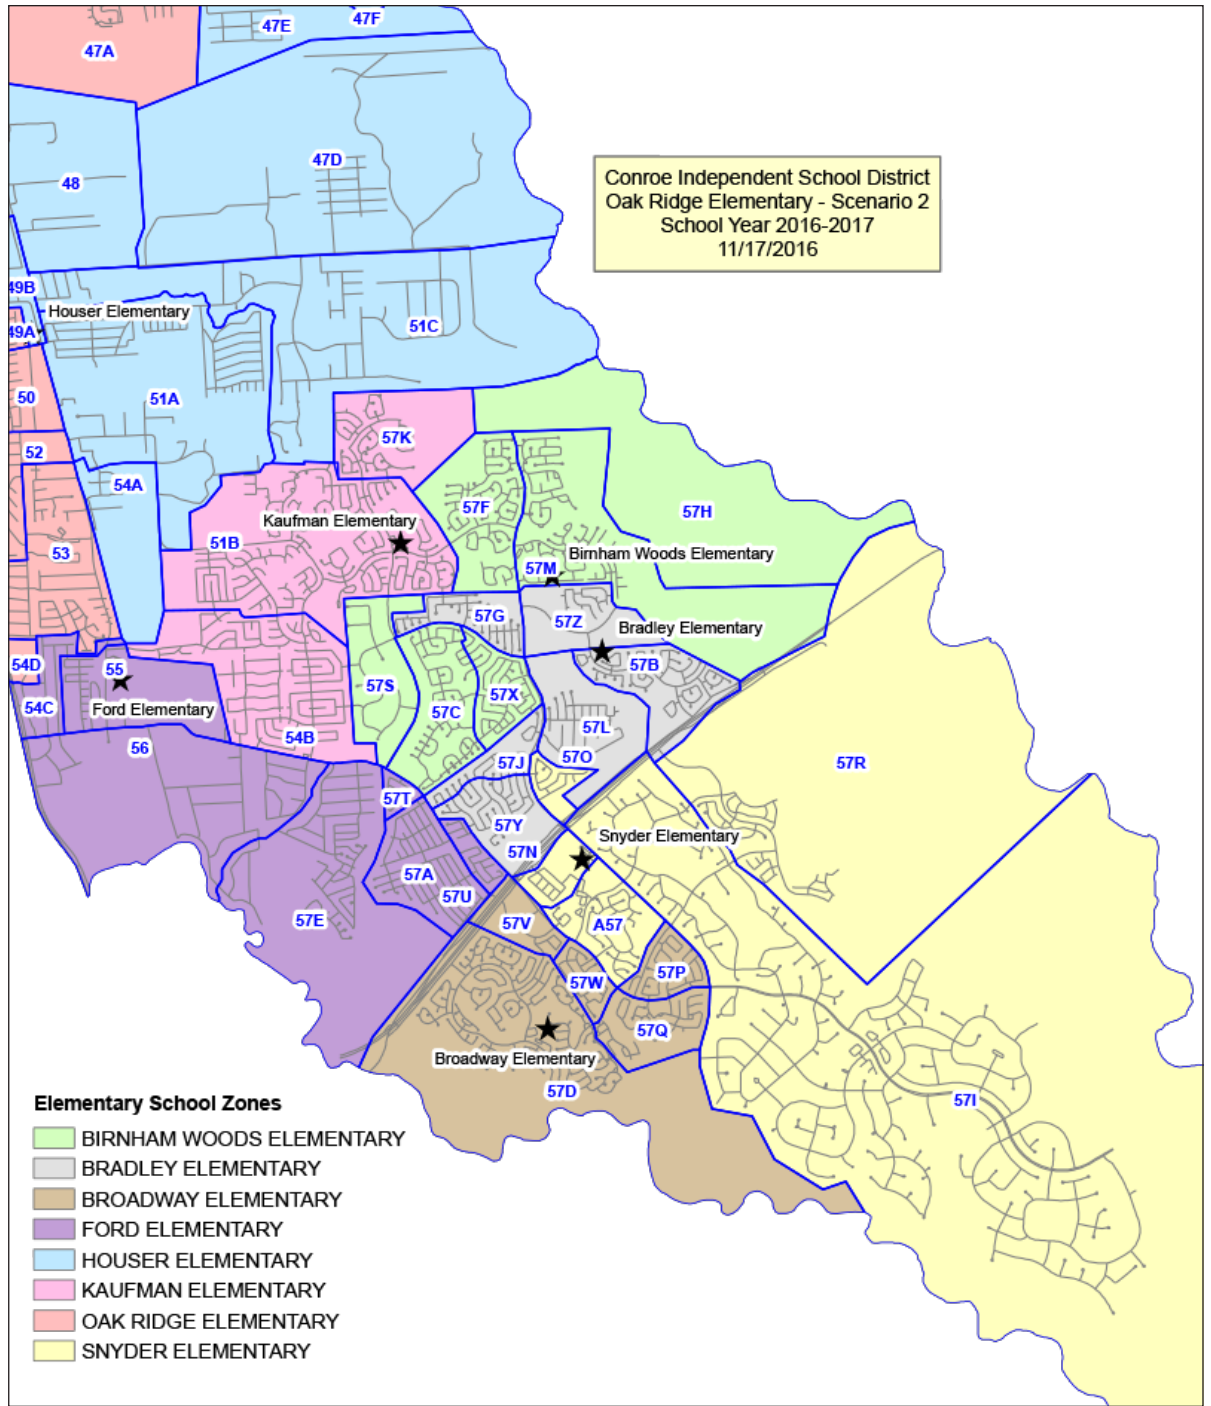

Oak Ridge/Grand Oaks Feeder Zone Elementary School Attendance Zones

Approved January 2017

Birnham Woods K-4

Zone	Description
57C	Legends Ranch (left side)
57F^	The Falls (W of Birnham Woods Blvd)
57H	Undeveloped Land
57M^	The Falls (E of Birnham Woods Blvd)
57S	Legends Ranch Estates
57X	Legends Ranch (right side)

Broadway K-4

Zone	Description
57D	Spring Trails
57P^	Harmony (Woods, Oaks, Pines, Bend)
57V^	Discovery Creek Apartments
57W^	Harmony (SE side of Rayford)
57Q^	Harmony (SW Side of Rayford)

Snyder K-4

Zone	Description
57I^	Benders Landing
57N	Lockeridge Farms
57R^	Woodson Reserve
57O	Legends Run (E of Birnham Woods Dr)
A57^	Harmony (Creek and Landing)

Bradley K-4

Zone	Description
57G	Legends Trace
57L^	Wrights Landing, Bristol Lakes
57Z^	The Falls South of Angel Park Dr
57B	Creekside
57J	Legend Run (W of Birnham Woods Dr N of Legend Run Dr)
57Y	Legend Run (W of Birnham Woods Dr S of Legend Run Dr)

Kaufman K-4

Zone	Description
51B	Imperial Oaks
54B	Imperial Oaks
57K^	The Meadows